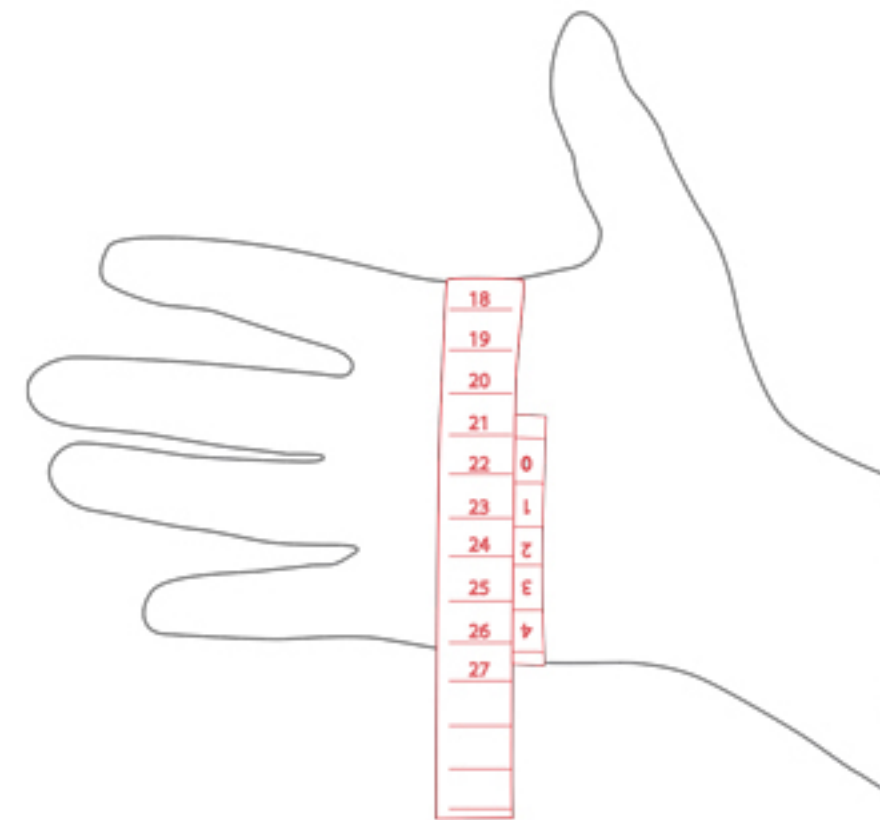

GLOVE SIZE FINDER

MEN

Breadth in cm	18,5	19,5	21	22,5	23,5	24,5	26	27,5	29
Glove Size	7.0	7.5	8.0	8.5	9.0	9.5	10.0	10.5	11.0
	S		M		L		XL		XXL

LADY

Breadth in cm	16,5	17,5	19	20,5	22	23,5
Glove Size	6.0	6.5	7.0	7.5	8.0	8.5
	XS	S	M		L	XL

KIDS/JUNIOR

Age	2-3	4-5	6-7	8-9	10-11	12-13	14-15	16-17
Glove Size	1	2	3	4	5	6	7	8
	KIDS				JUNIOR			

How to find your size: Measure the breadth of your hand like shown. The result determines your glove size like shown in the chart.