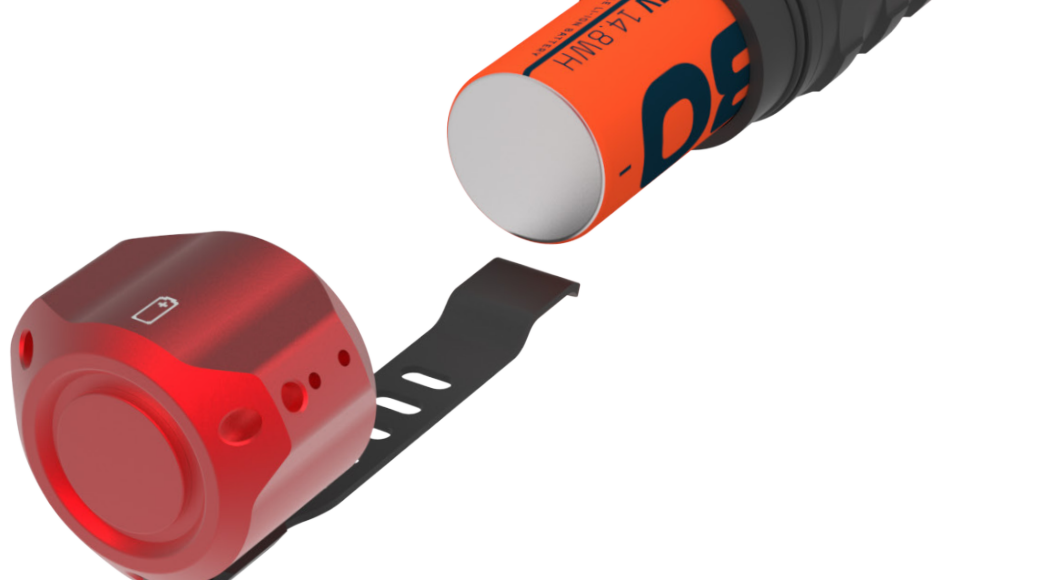

NEBO[®]

IllumaTrace[™]

BLOOD TRACKER

The IllumaTrace[™] Blood Tracker is a revolutionary tool that helps hunters detect and identify blood trails better than anything else on the market. The patent-pending technology makes blood appear to strobe like a neon sign.

IPX7
WATERPROOF
1 METER • 30 MIN

AIRCRAFT GRADE
ALUMINUM

MODE
SELECTOR DIAL

BELT
CLIP

ILLUMATRACE[™]

A revolutionary technology that illuminates blood through an alternating strobe effect.

GETTING STARTED

Demo mode is deactivated automatically when the battery cover is removed for 10 seconds.

RECHARGEABLE

Use the included charging cable to recharge the IllumaTrace[™] BloodTracker battery.

WHEN CHARGING

N Pulsing Green: Charging
Steady Green: Fully Charged

WHEN IN USE

N Steady Orange: Battery more than 25%
Pulsing Orange: Battery less than 25%

OPERATION

White Mode(W)
Traditional flashlight.

IllumaTrace[™] Modes(S1, S2, S3)
Choose between S1, S2, and S3 to determine the strobe rate that works best for your environment.

MODES	LUMENS	RUN TIME	BEAM DISTANCE
BLOOD TRACKER STROBE RATES S1, S2, S3	150	3h	246 ft
WHITE	170	2h 30m	262 ft