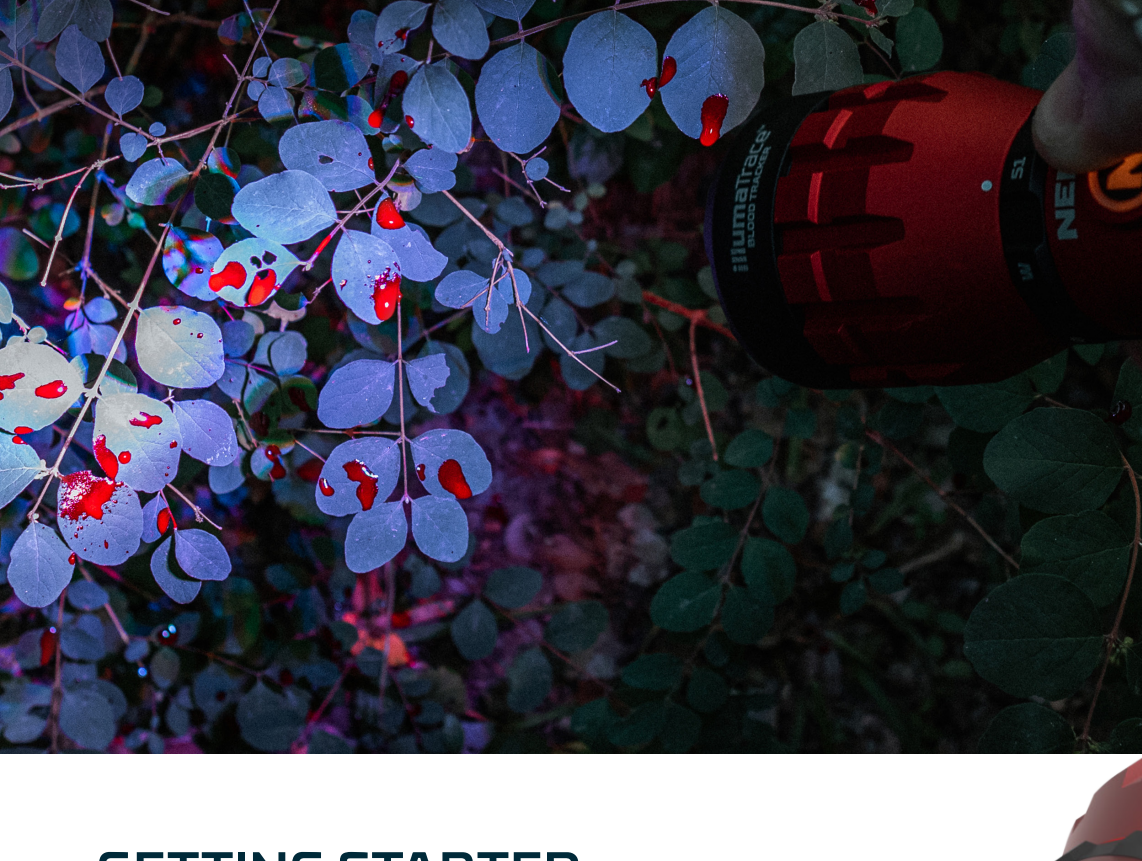

NEBO[®]

IllumaTrace[™]

BLOOD TRACKER

The IllumaTrace[™] Blood Tracker is a revolutionary tool that helps hunters detect and identify blood trails better than anything else on the market. The patent-pending technology makes blood appear to strobe like a neon sign.

IPX7
WATERPROOF
1 METER • 30 MIN

AIRCRAFT GRADE
ALUMINUM

MODE
SELECTOR DIAL

BELT
CLIP

ILLUMATRACE[™]

A revolutionary technology that illuminates blood through an alternating strobe effect.

GETTING STARTED

Demo mode is deactivated automatically when the battery cover is removed for 10 seconds.

RECHARGEABLE

Use the included charging cable to recharge the IllumaTrace[™] BloodTracker battery.

WHEN CHARGING

N Pulsing Green: Charging
Steady Green: Fully Charged

WHEN IN USE

N Steady Orange: Battery more than 25%
Pulsing Orange: Battery less than 25%